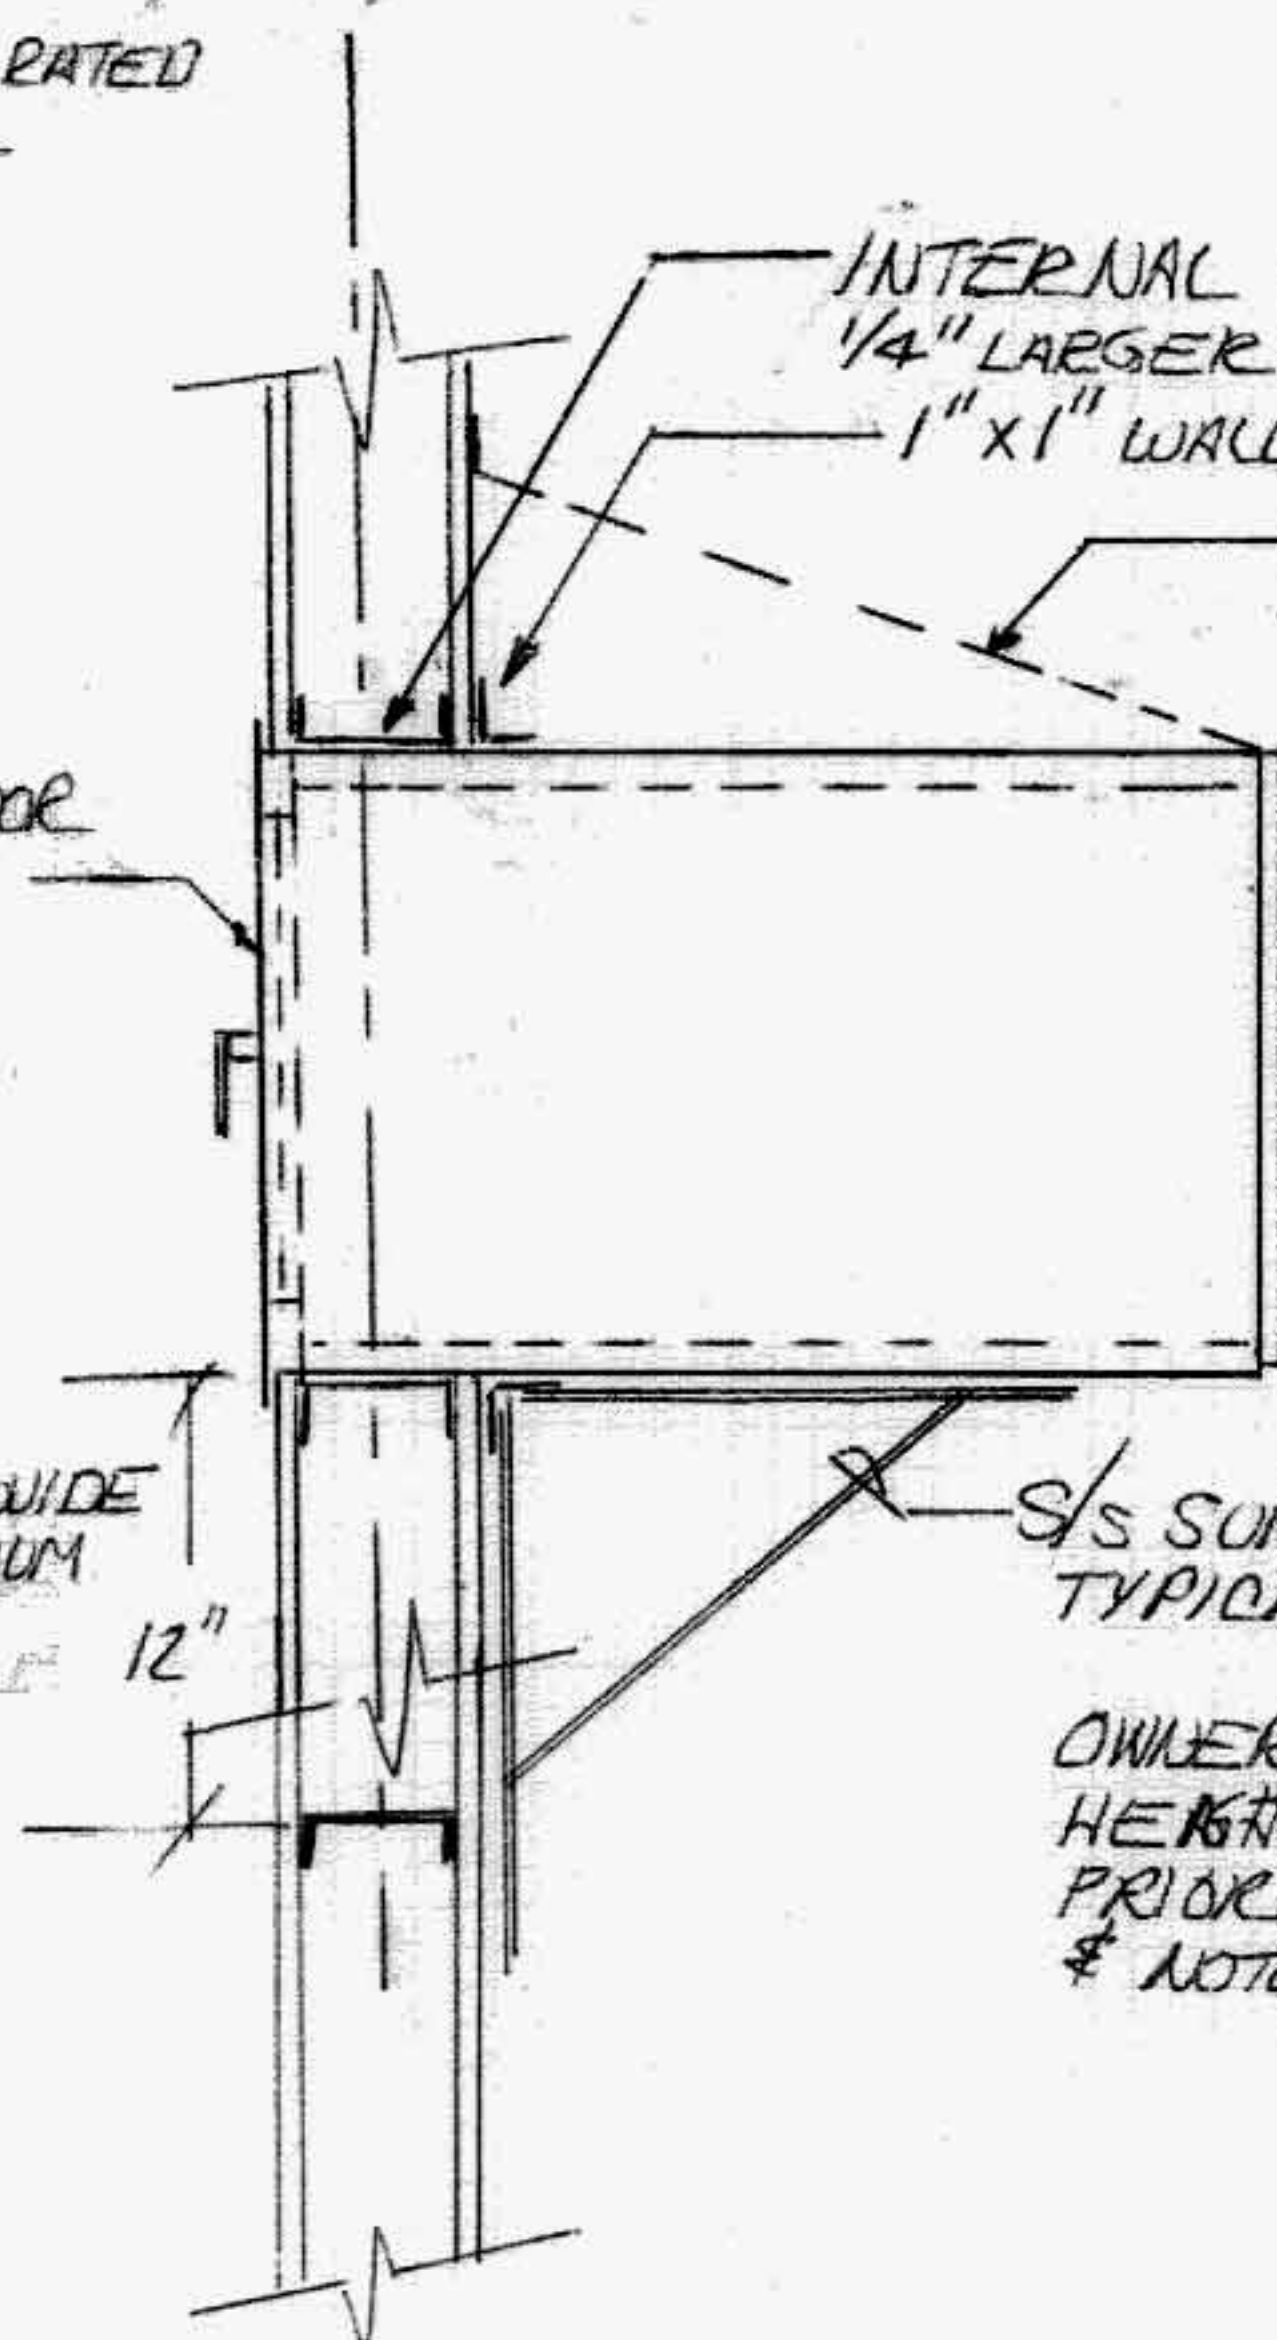

1 HR RATED WALL

INTERNAL STUD BOXED OPENING
1/4" LARGER THAN PASS-THRU BOX

1" x 1" WALL TRIM BY PT MANUFACTURER

OPTIONAL SLOPED TOP FOR CLEAN ROOM REQUIREMENTS

HALCO FIRE RATED PASS-THRU
MODEL # & SIZE AS SHOWN
IN SCHEDULE

1 HR FIRE DOOR
WITH WINDOW

STANDARD S/S DOOR WITH
WINDOW AND MECHANICAL
INTERLOCK

DOOR SWINGS TO BE VERIFIED
PRIOR TO FABRICATION OF
MODULE

CONTRACTOR TO PROVIDE
STUD BRACING MINIMUM
12" BELOW OPENING
FOR BRACKET
RIGIDITY

S/S SUPPORT BRACKET
TYPICAL FOR TWO (2)

OWNER & ARCHITECT TO VERIFY
HEIGHT OF PASS-THRU AFF
PRIOR TO CONSTRUCTION
& NOTE ON DRAWINGS

HALCO PRODUCTS CO. 877-956-1600
100 N. GORDON ST.
ELK GROVE IL 60007

05-23-08 NO SCALE
A. BRIAN HALE

PASS-THRU
DETAIL